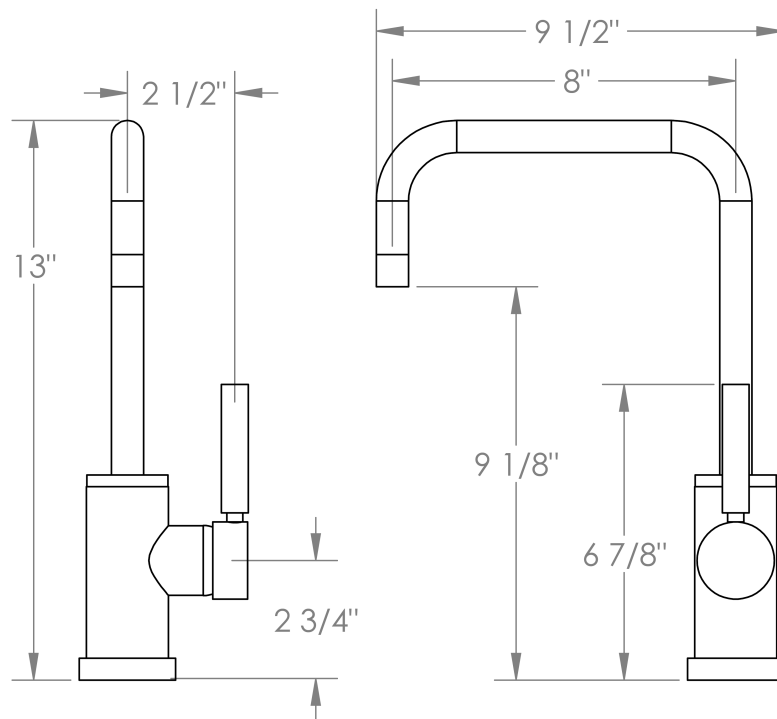

23-7.3-L8

Single Hole Kitchen Faucet

Flow Rate: 1.75 GPM

WATERMARK DESIGNS

350 Dewitt Ave Brooklyn NY 11207 USA T 718 257 2800 F 718 257 2144 info@watermark-designs.com